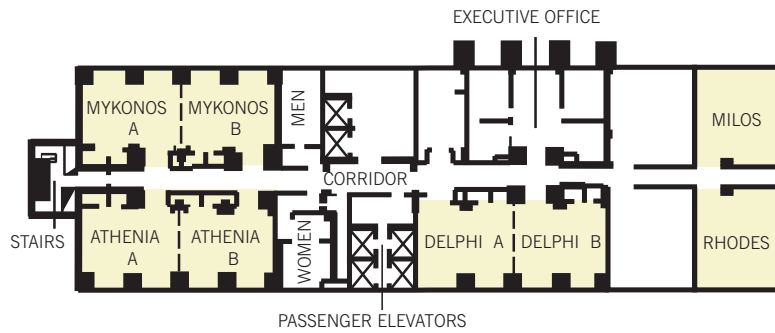

## Hyatt Regency La Jolla at Aventine

### DIRECTIONS

From San Diego Int'l Airport (10 miles): Turn left on Harbor Drive, then left again on Laurel. Follow signs to I-5 North. Exit at La Jolla Village Drive and turn right. Turn right again at Lebon. Turn right on UniversityCenter Lane.

SECOND FLOOR CONFERENCE LEVEL

BALLROOM LEVEL